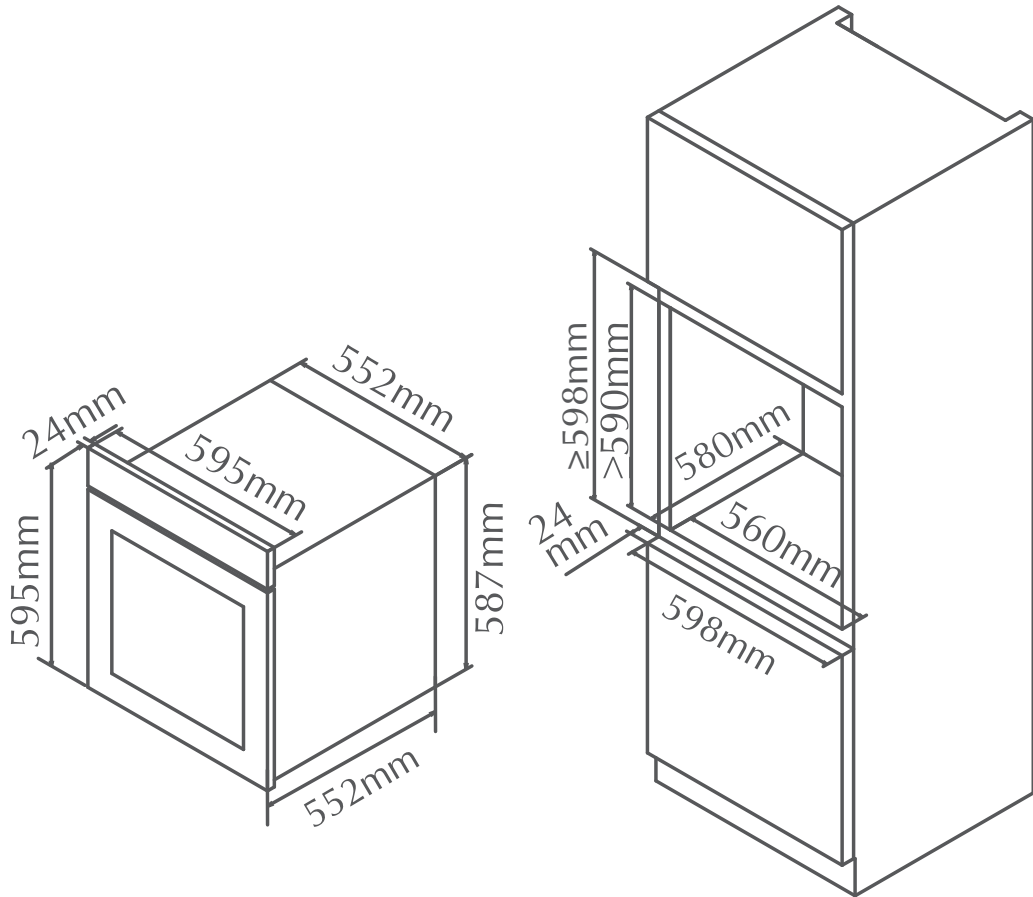

# INSTALLATION GUIDE

Oven

**KSG7007A**

**KSS7002A**

**KSG7003AT**

**TO BE CONNECTED DIRECTLY TO 15AMP POWER POINT**