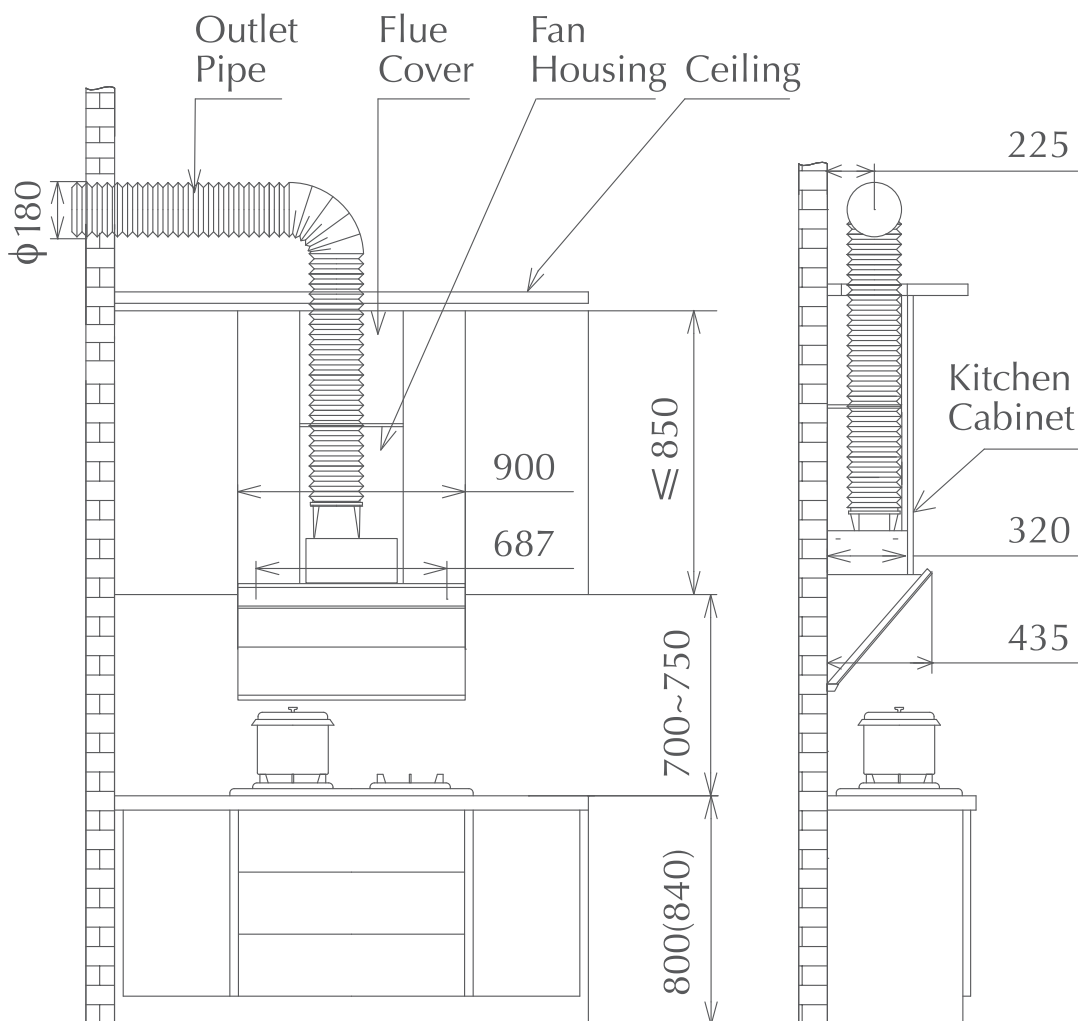

# INSTALLATION GUIDE

## Hood JQG9009S

The distance of 700mm – 750mm is the vertical space available between the hob and the hood's screw hooks