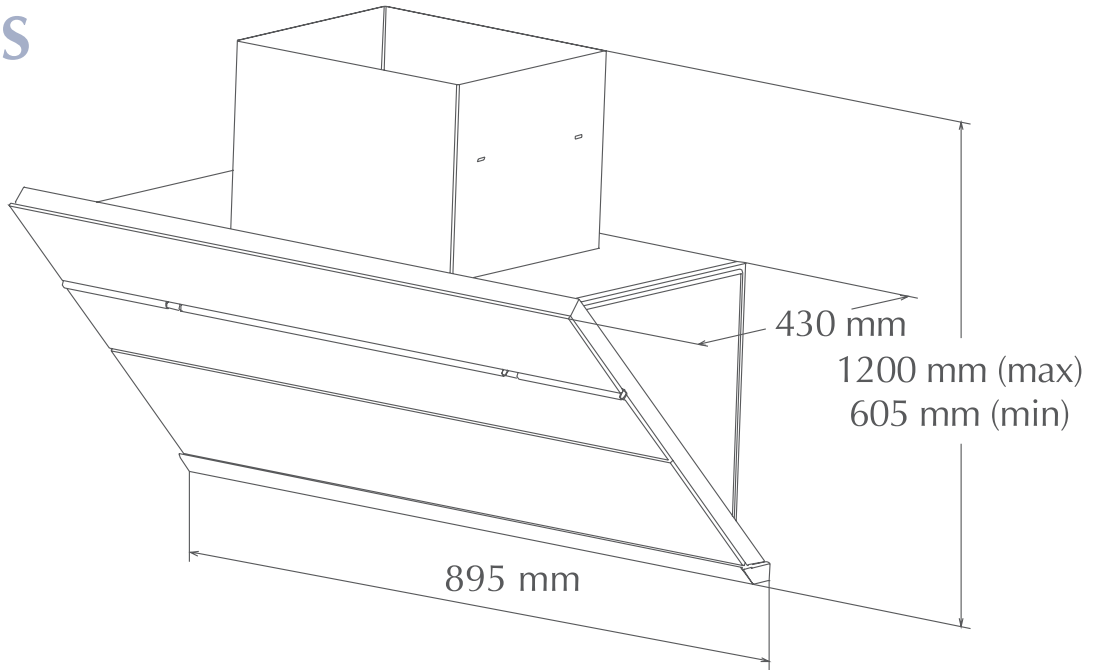

## Hood JQG9009S

The distance of 700mm – 750mm is the vertical space available between the hob and the hood's screw hooks