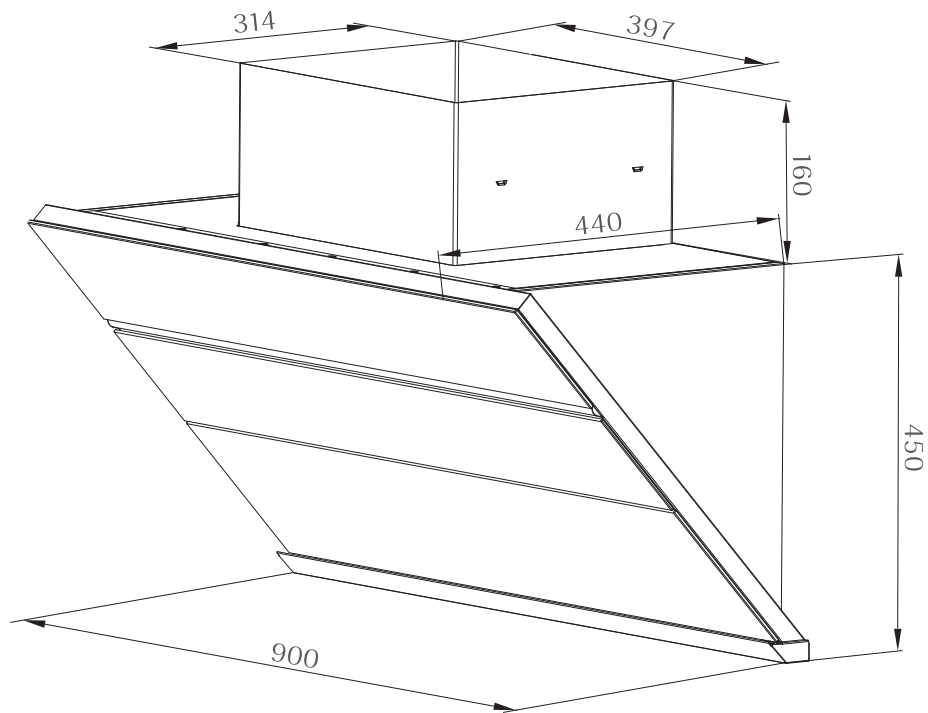

INSTALLATION GUIDE

Hood JQG9009T

The distance of 750mm - 800mm is the vertical space available between the hob and the hood's screw hooks.