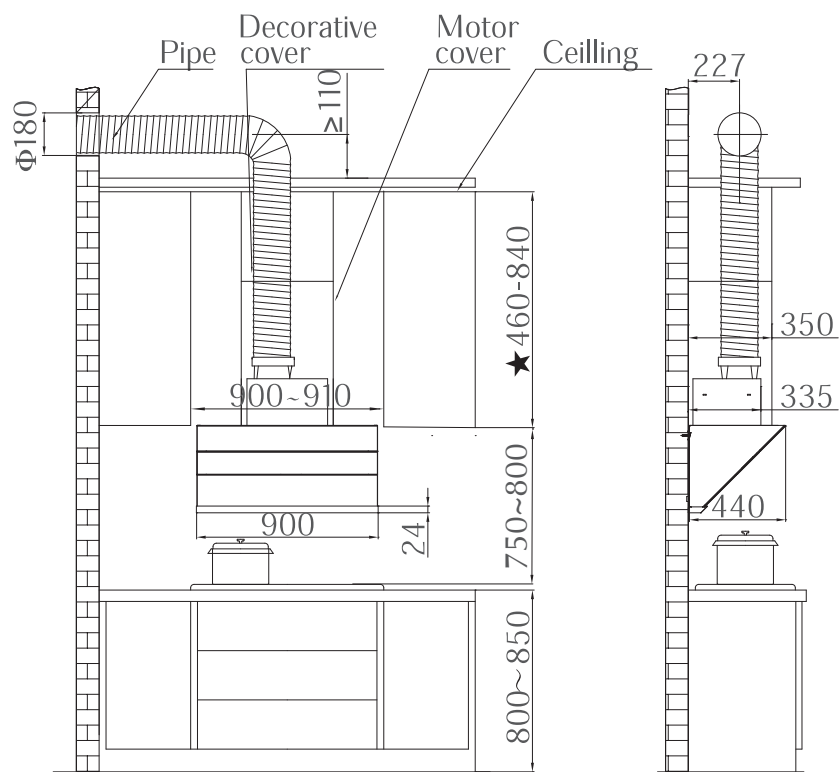

INSTALLATION GUIDE

Hood JQG9009T

The distance of 750mm - 800mm is the vertical space available between the hob and the hood's screw hooks.