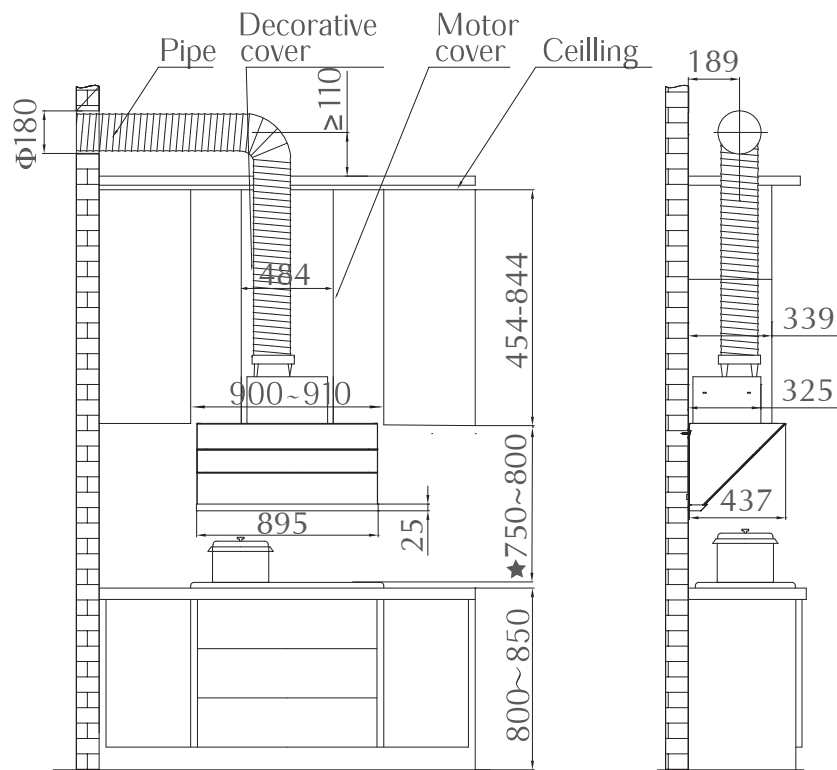

## Hood JQG9009X

★ Distance is calculated from the pan support of hob