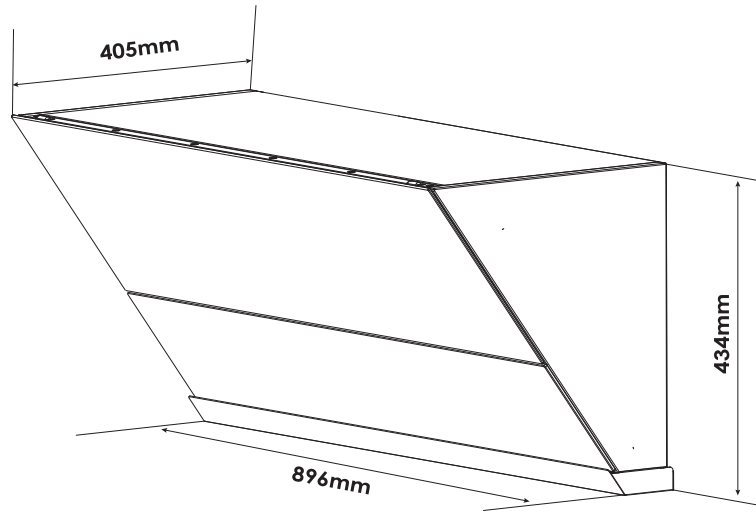

INSTALLATION GUIDE

Hood JQG9031

★ is the distance from pan support of hob