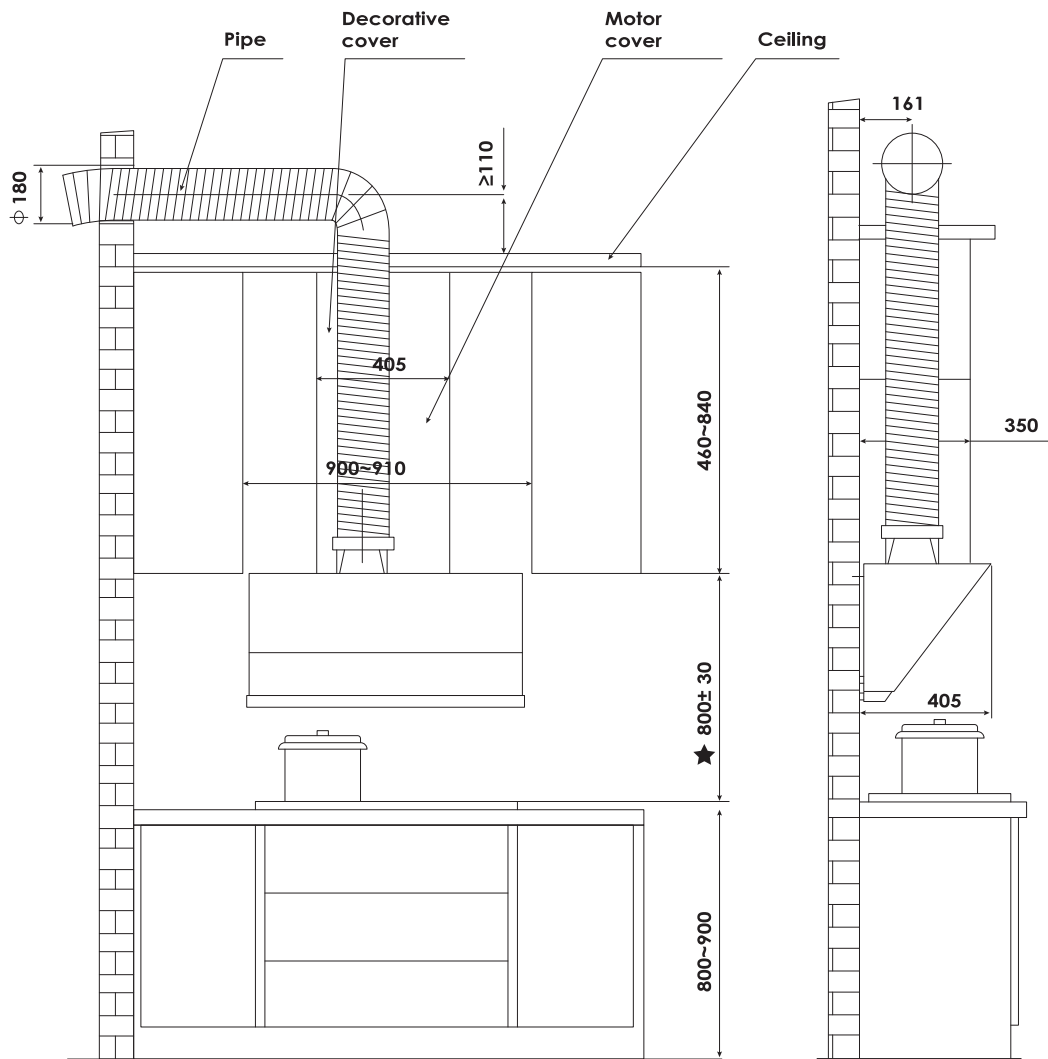

INSTALLATION GUIDE

Hood JQG9031

★ is the distance from pan support of hob