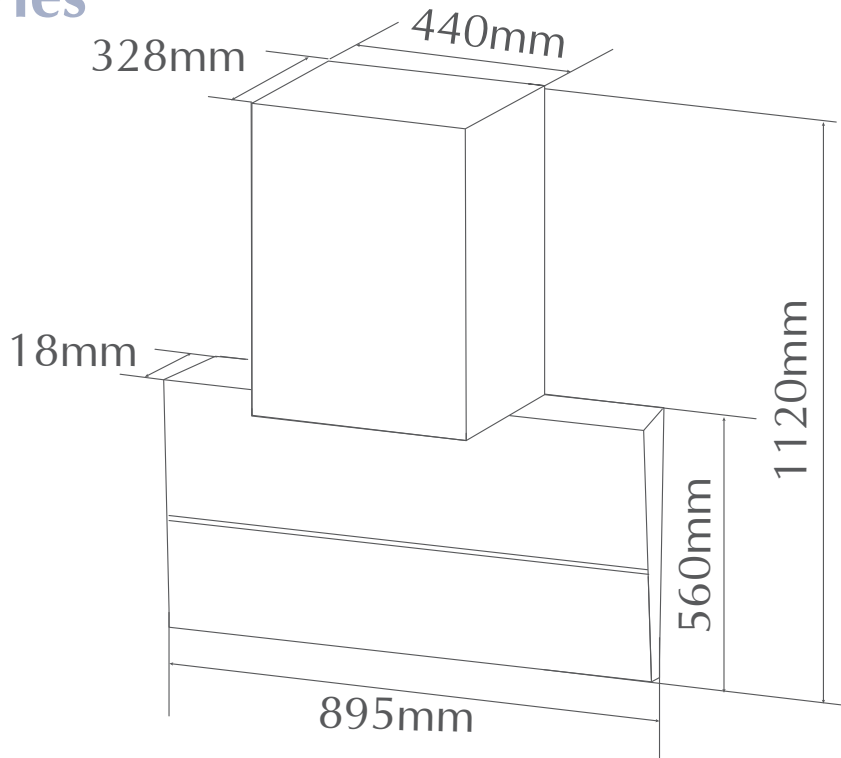

## Hood Luna Series

★ Distance is calculated from the pan support of hob