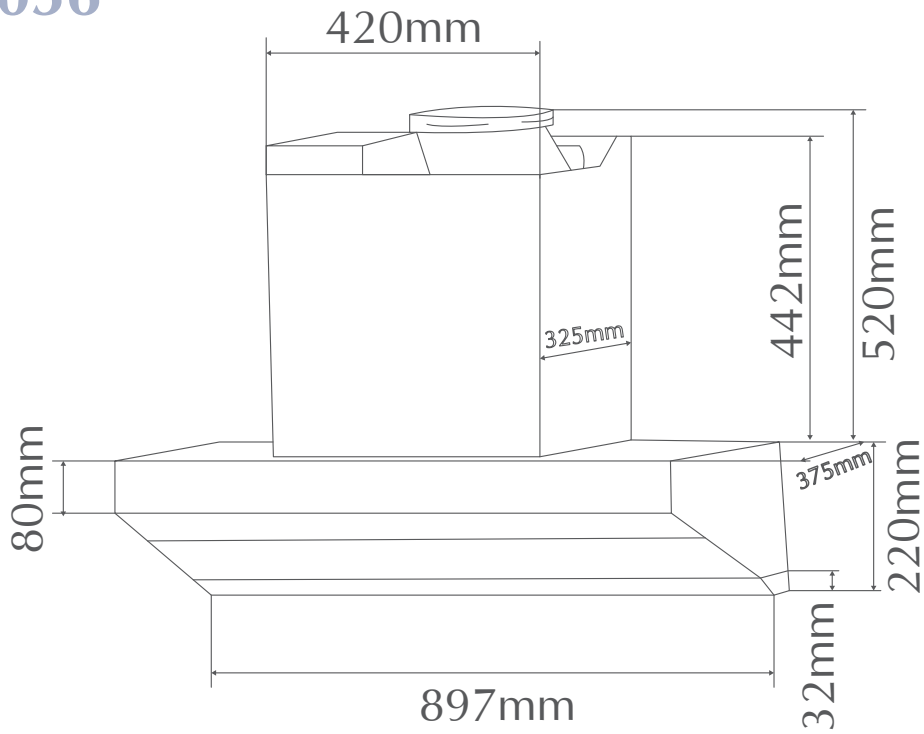

Hood ZMG9056

★ Distance is calculated from the pan support of hob