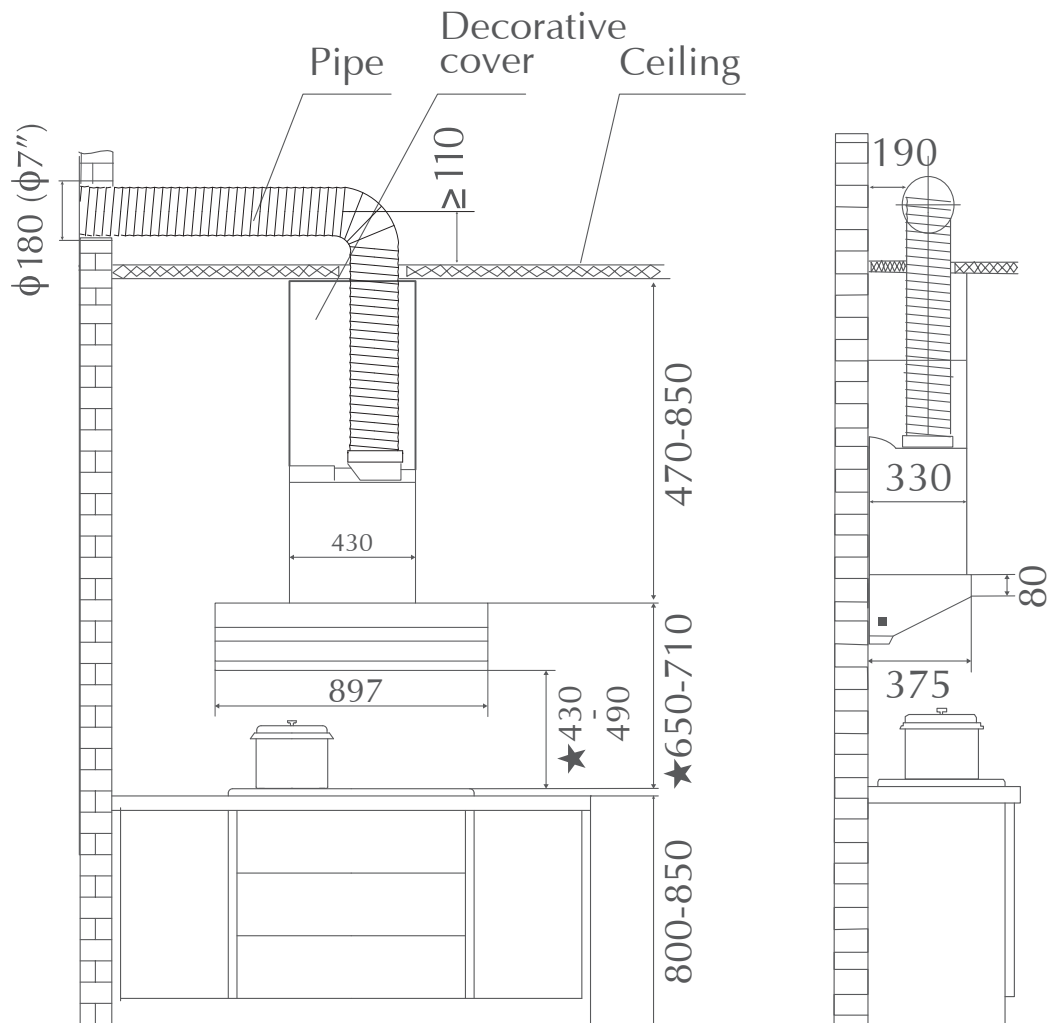

Hood ZMG9056

★ Distance is calculated from the pan support of hob