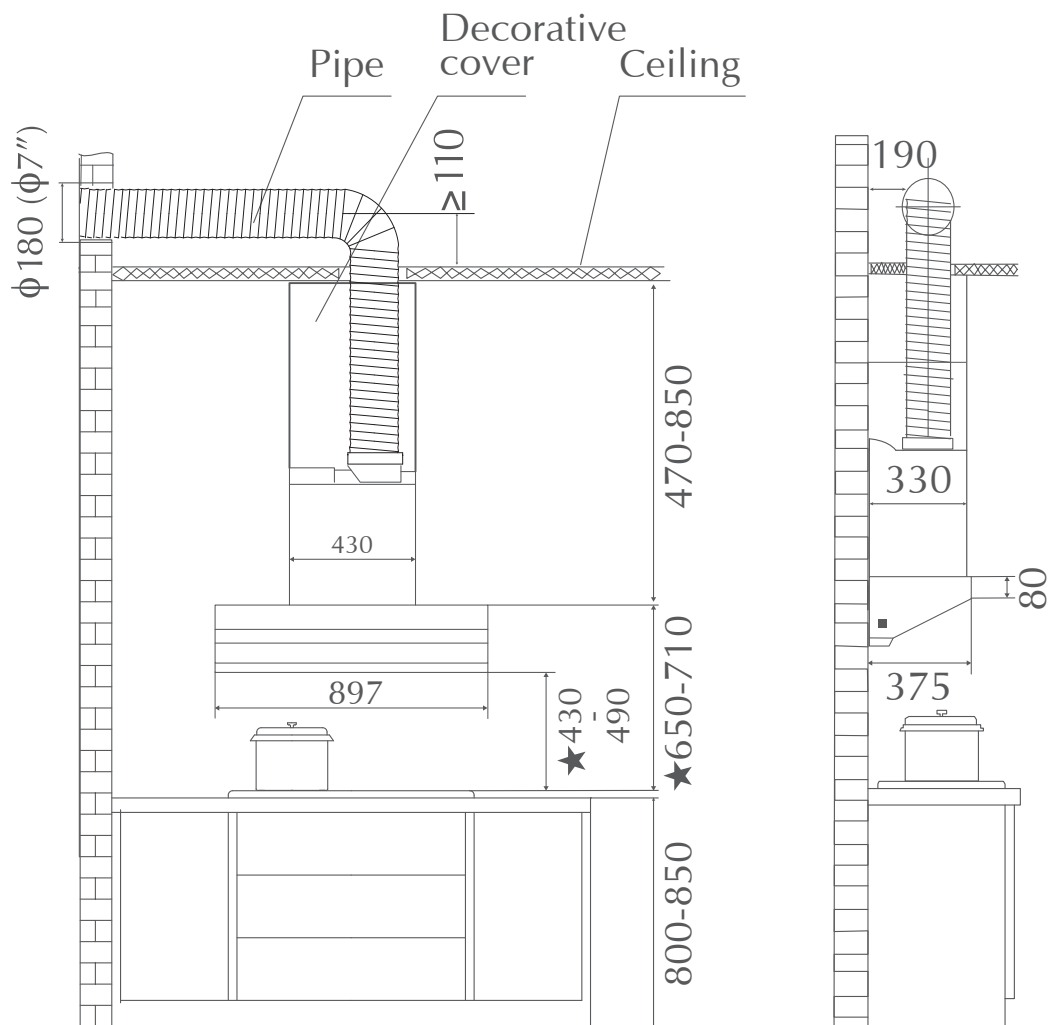

Hood ZMG9057

★ Distance is calculated from the pan support of hob