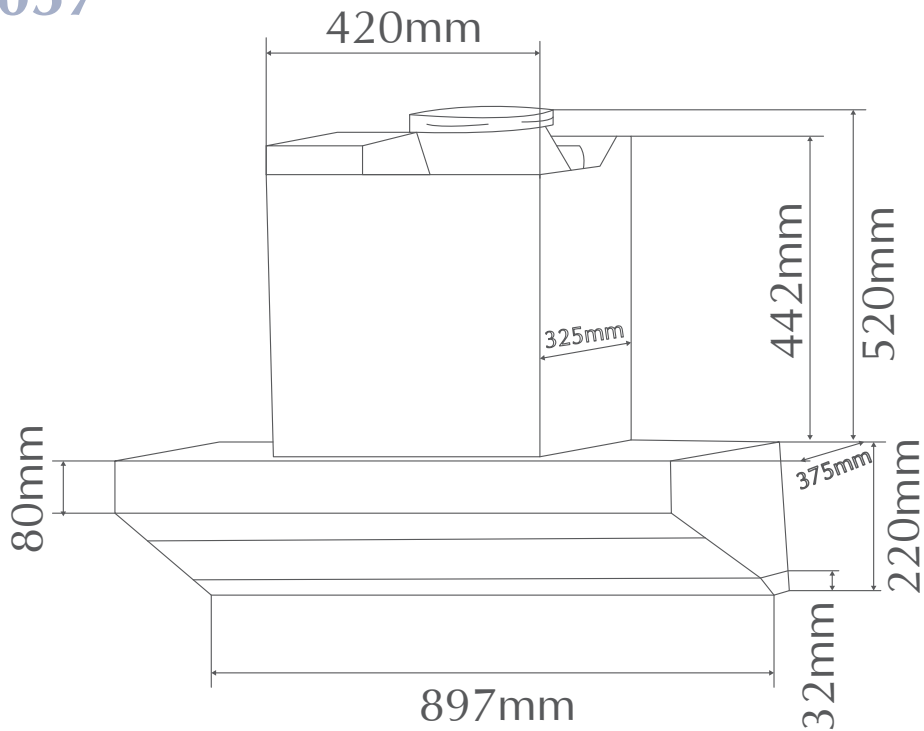

Hood ZMG9057

★ Distance is calculated from the pan support of hob