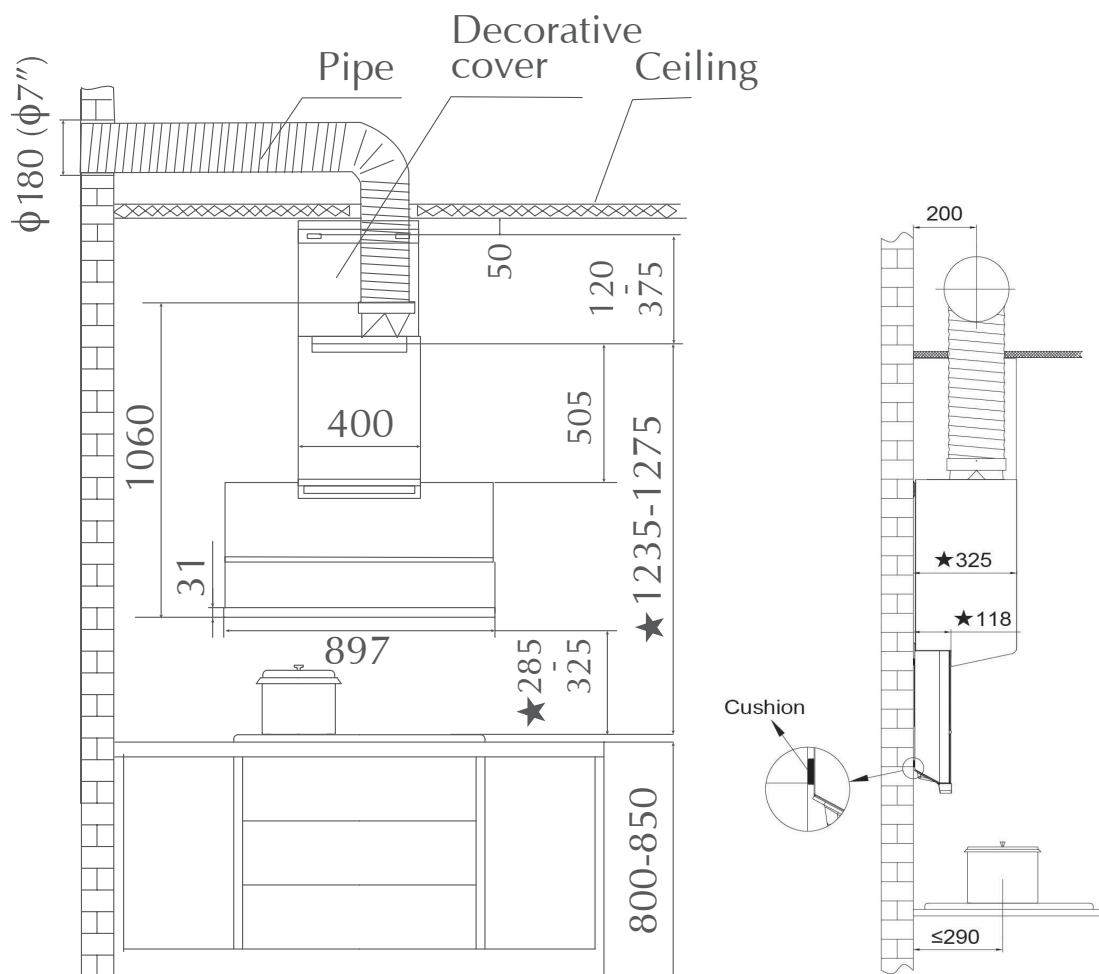

# INSTALLATION GUIDE

Hood

## AMG9007-i

★ Distance is calculated from the pan support of hob