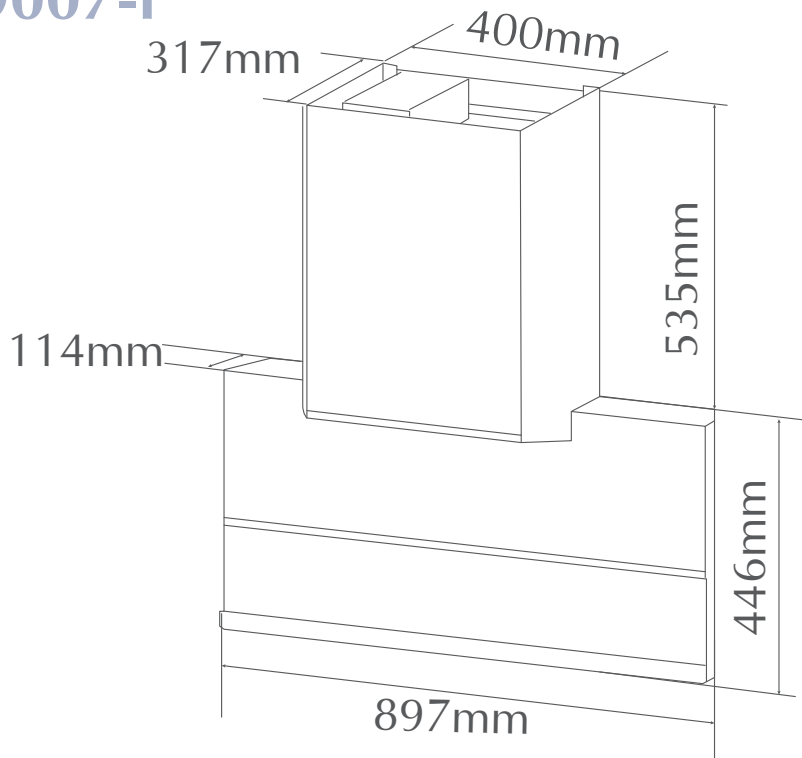

# INSTALLATION GUIDE

Hood

## AMG9007-i

★ Distance is calculated from the pan support of hob